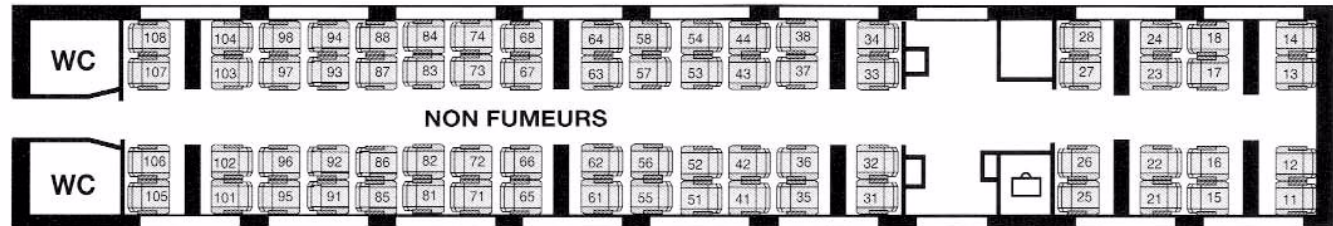

TGV INTERNATIONAL (TGV RESEAU) SEATING PLAN

**COACH 5 SECOND CLASS
56 SEATS
SMOKING**

**COACH 6 SECOND CLASS
56 SEATS
NO SMOKING**

**COACH 7 SECOND CLASS
56 SEATS
NO SMOKING**

**COACH 8 SECOND CLASS
56 SEATS
NO SMOKING**

Nurserie Baby changing room